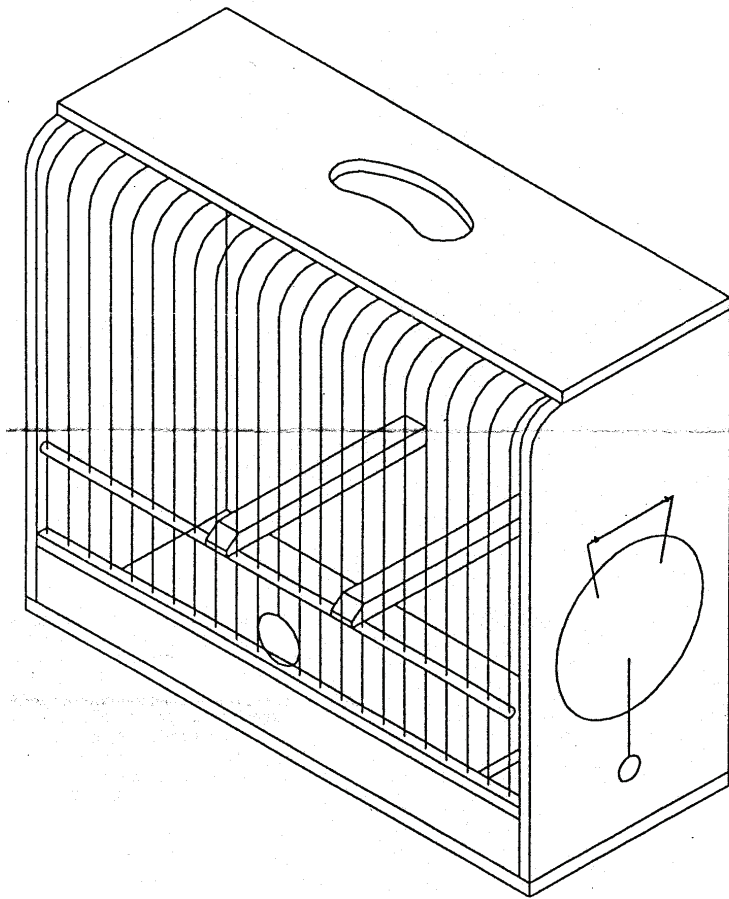

Show Cage Sizes—Gloster Canaries

This fact sheet details the specification of the Show Cage that is required to exhibit Gloster Canaries in the United Kingdom.

Other fact sheets in this series are available covering the requirements for other species of birds.

INTERNATIONAL GLOSTER BREEDERS ASSOCIATION STANDARD SHOW CAGE

STANDARD SHOW CAGE SPECIFICATION

PERCHES

Unpainted soft wood; held using one splayed end and pinned into back of cage. Positioned level three wires either side of centre.

TOP OF CAGE

Kidney shaped hole.

DRINKERS

Black plastic with wire hooks.

CAGE LABEL

Positioned left hand side of lower rail.

FLOOR COVERING AND SEED COMPARTMENT

Seed.

EXTERIOR COLOUR

Black Gloss.

INTERIOR COLOUR

Eau-de-Nile which is only available from Superior Birdroom Products.

Telephone : 01430 430804

WIRE FRONT

23 wires— $\frac{1}{2}$ inch (12mm) - 16 gauge wire. Colour—Black gloss.