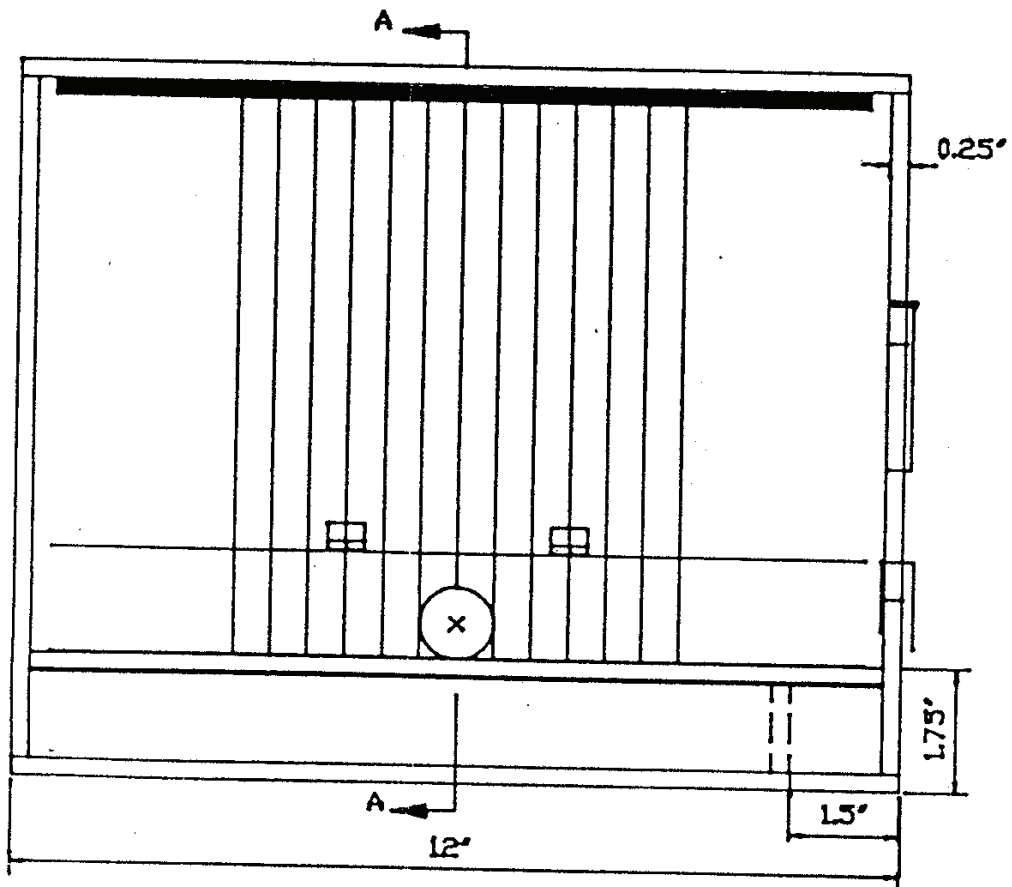

TOP OF CAGE

Kidney shaped hole.

DRINKERS

Black plastic with wire hooks.

CAGE LABEL

Positioned left hand side of lower rail.

FLOOR COVERING AND SEED COMPARTMENT

Seed.

EXTERIOR COLOUR

Black Gloss.

INTERIOR COLOUR

Eau-de-Nile which is only available from Superior Birdroom Products.

Telephone : 01430 430804

WIRE FRONT

23 wires— $\frac{1}{2}$ inch (12mm) - 16 gauge wire. Colour—Black gloss.