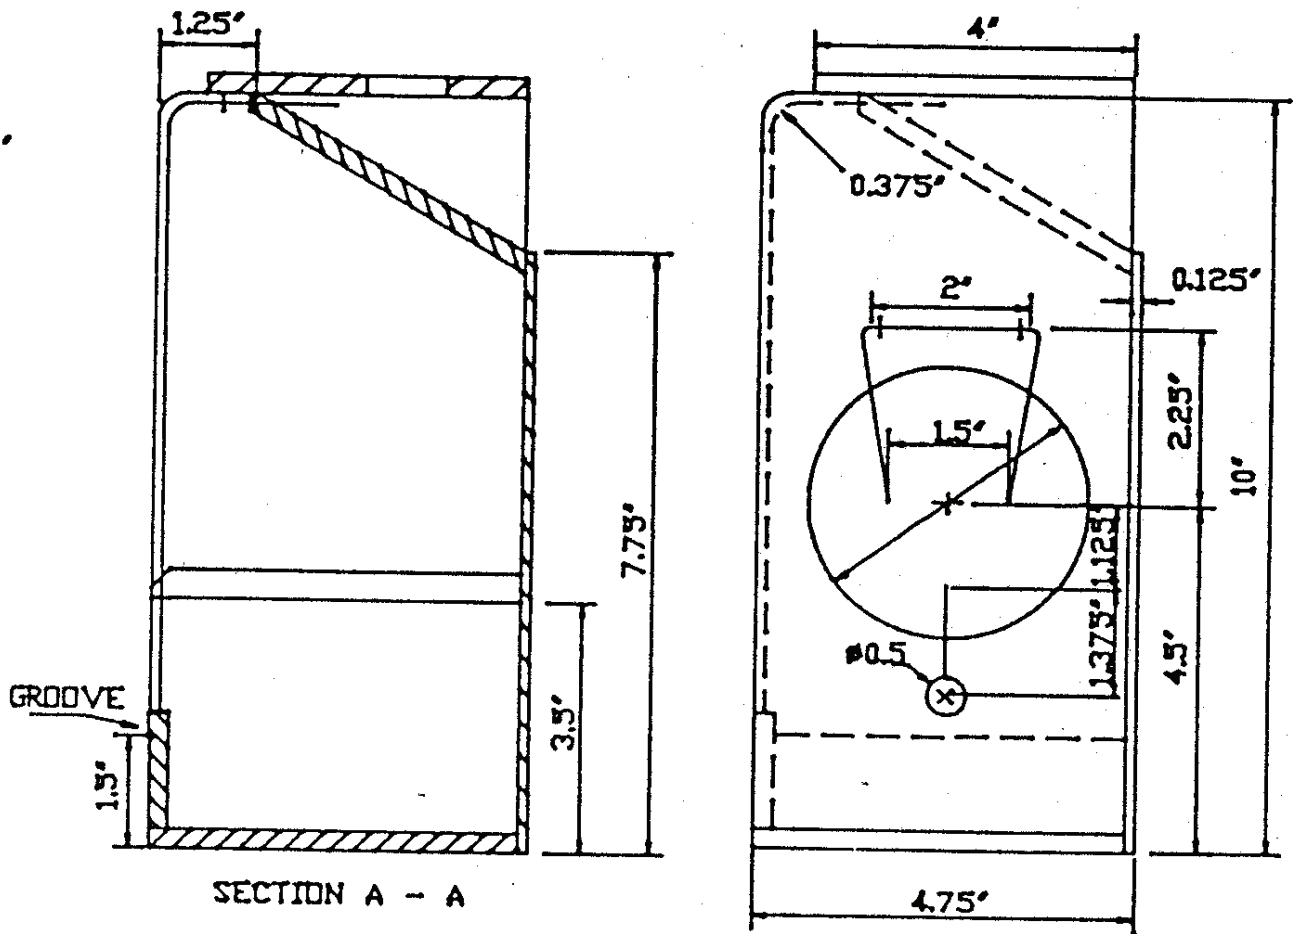

TOP OF CAGE

Kidney shaped hole.

DRINKERS

Black plastic with wire hooks.

CAGE LABEL

Positioned left hand side of lower rail.

FLOOR COVERING AND SEED COMPARTMENT

Seed.

EXTERIOR COLOUR

Black Gloss.

INTERIOR COLOUR

Eau-de-Nile which is only available from Superior Birdroom Products.

Telephone : 01430 430804

WIRE FRONT

23 wires— $\frac{1}{2}$ inch (12mm) - 16 gauge wire. Colour—Black gloss.