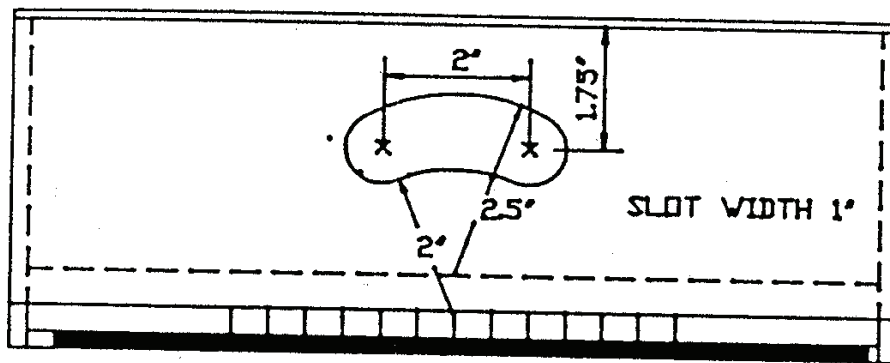

INTERNATIONAL GLOSTER BREEDERS ASSOCIATION STANDARD SHOW CAGE

STANDARD SHOW CAGE SPECIFICATION

PERCHES

Unpainted soft wood; held using one splayed end and pinned into back of cage. Positioned level three wires either side of centre.

TOP OF CAGE

Kidney shaped hole.

DRINKERS

Black plastic with wire hooks.

CAGE LABEL

Positioned left hand side of lower rail.

FLOOR COVERING AND SEED COMPARTMENT

Seed.

EXTERIOR COLOUR

Black Gloss.

INTERIOR COLOUR

Eau-de-Nile which is only available from Superior Birdroom Products.

Telephone : 01430 430804

WIRE FRONT

23 wires— $\frac{1}{2}$ inch (12mm) - 16 gauge wire. Colour—Black gloss.